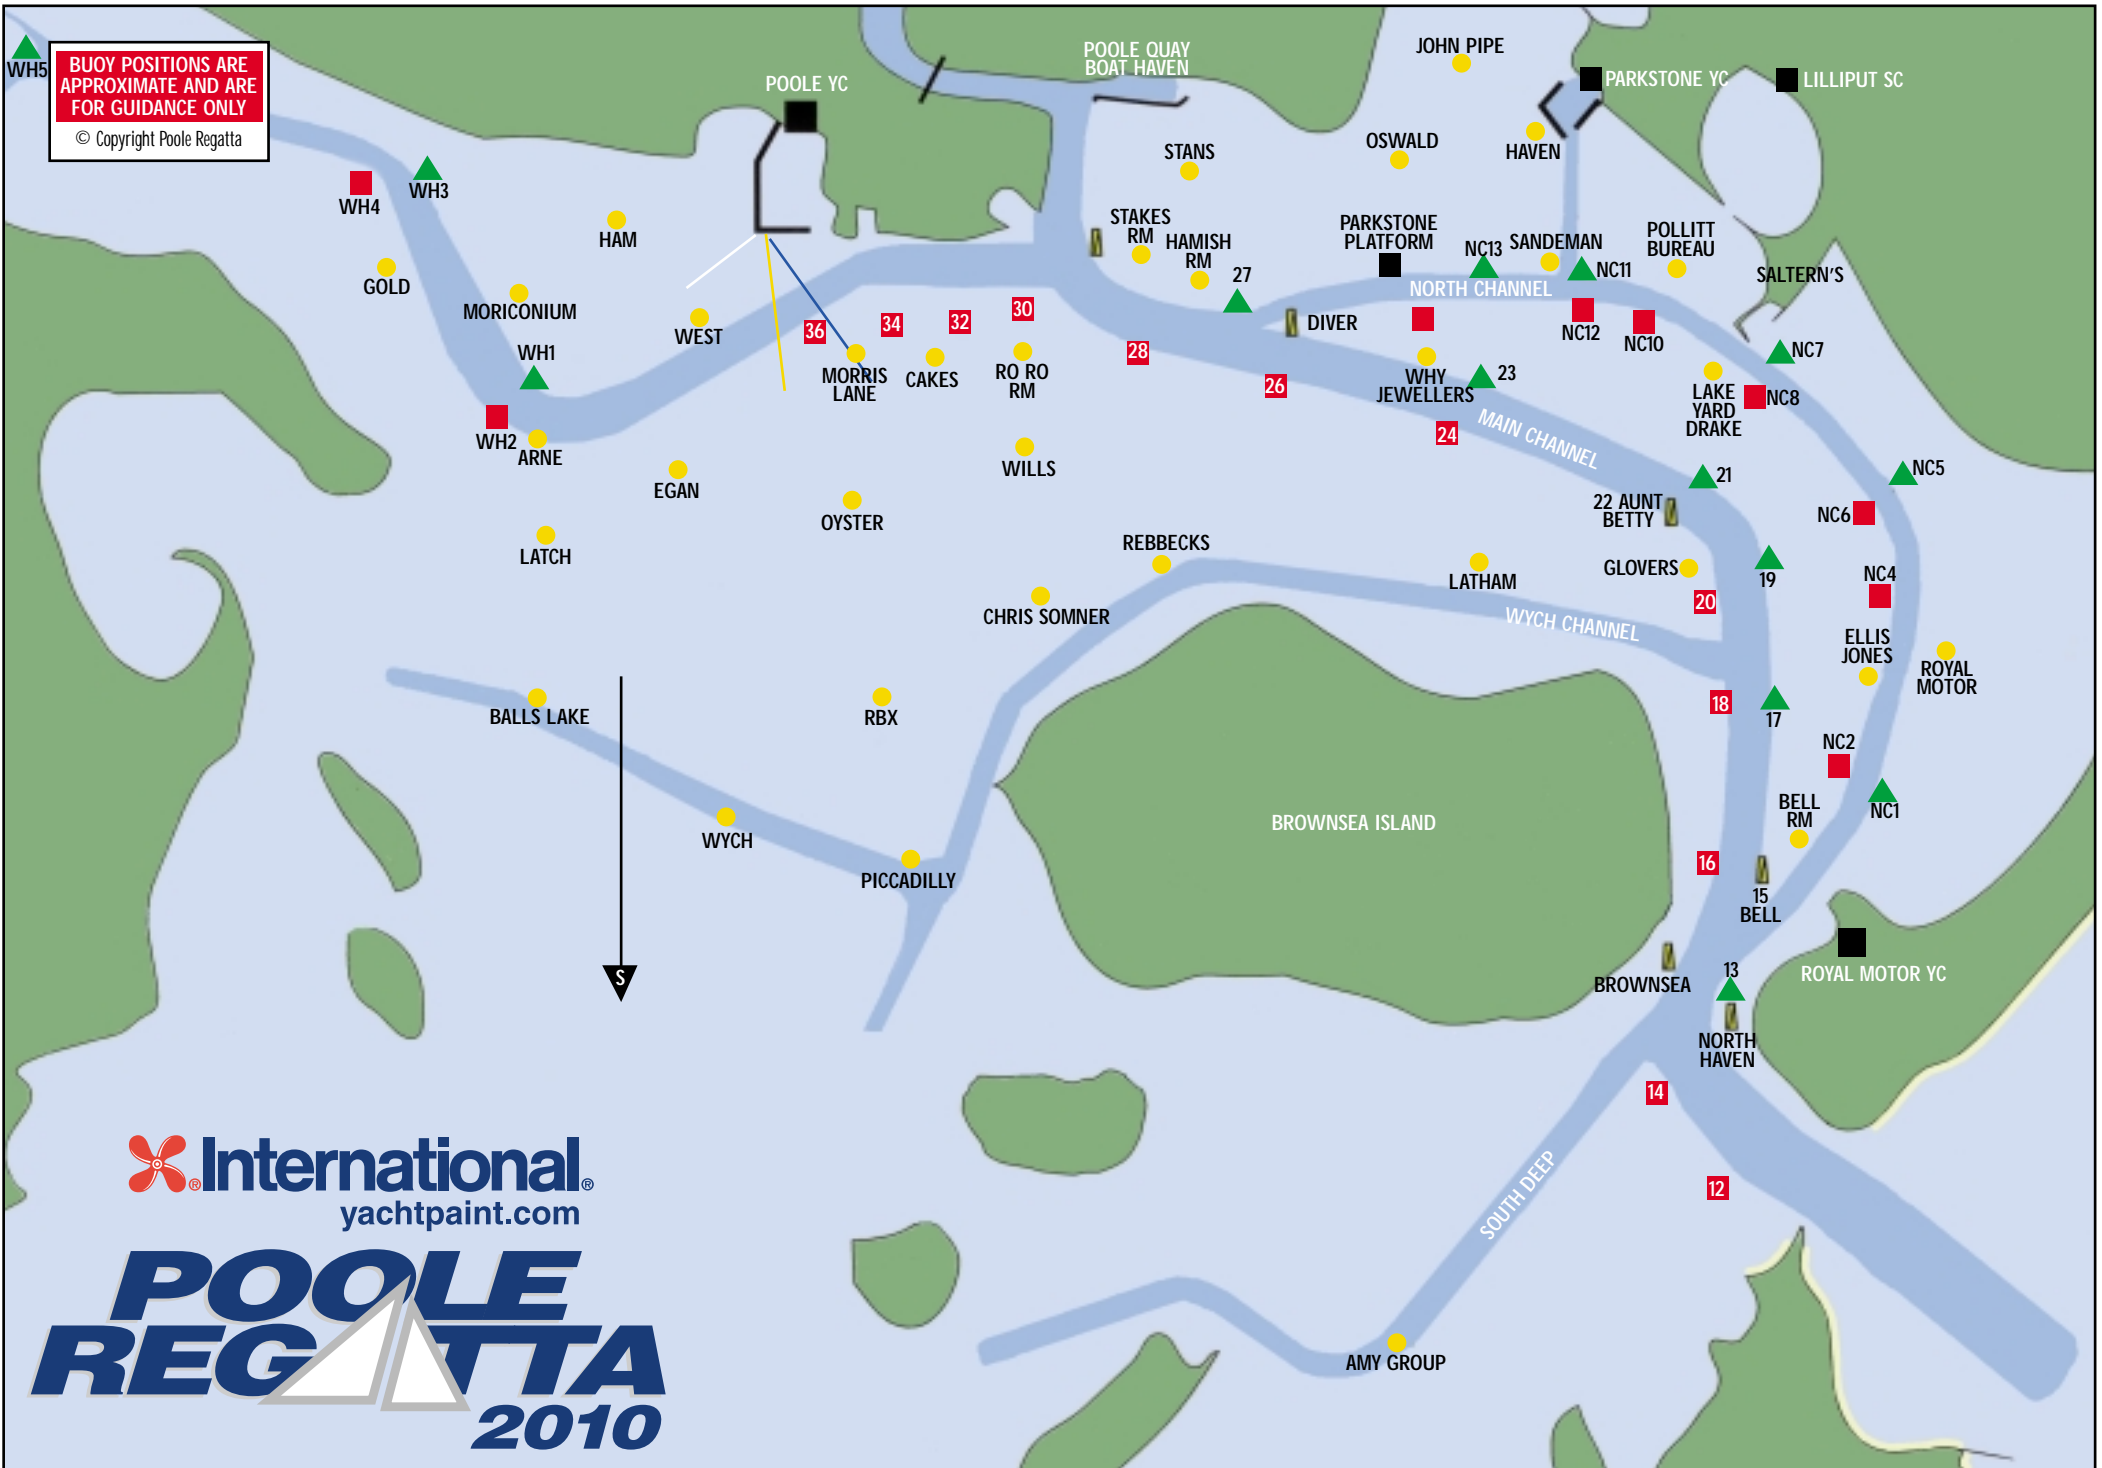

BUOY POSITIONS ARE APPROXIMATE AND ARE FOR GUIDANCE ONLY
© Copyright Poole Regatta

 **International**
yachtpaint.com

**POOLE
REGATTA
2010**